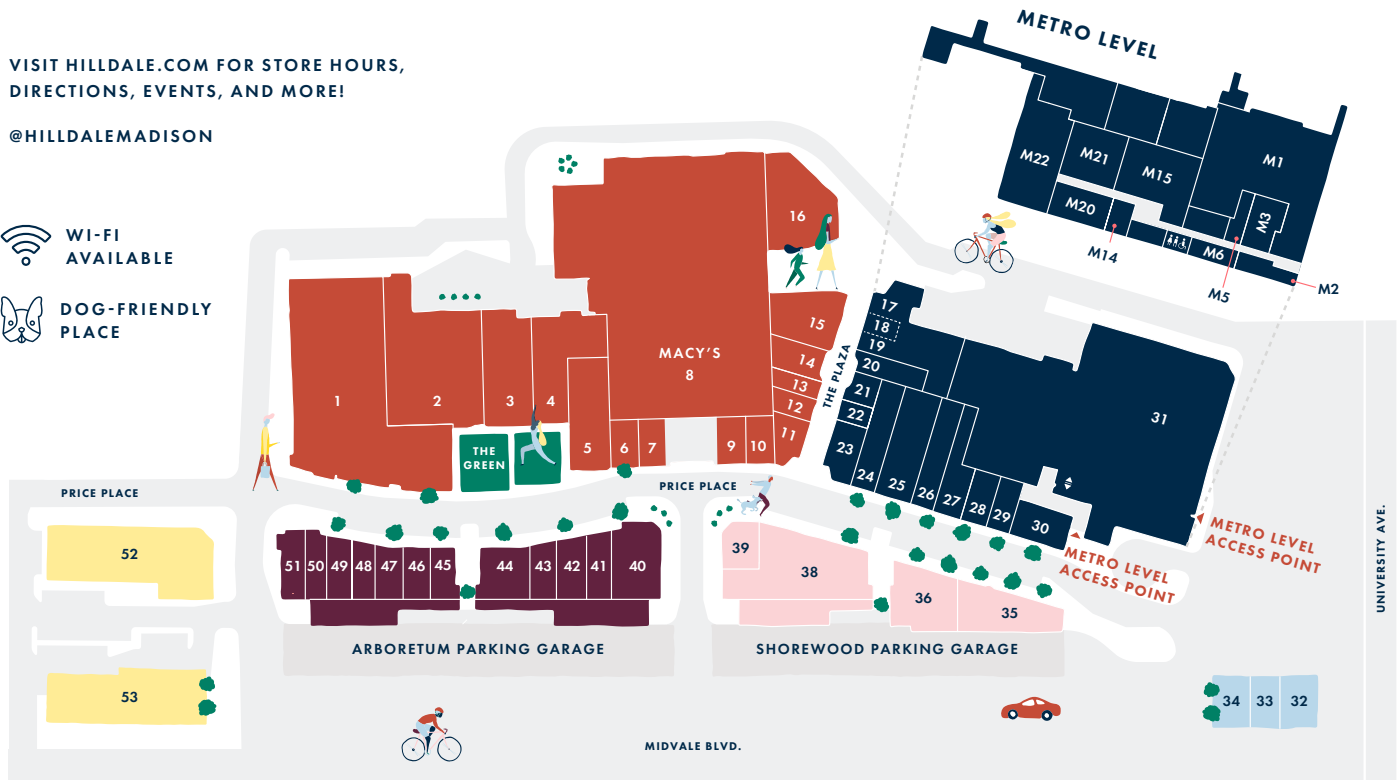

# HILLDALE

PICKUP QUICK SPACES AVAILABLE NEAR PARTICIPATING BUSINESSES

VISIT [HILLDALE.COM](http://HILLDALE.COM) FOR STORE HOURS, DIRECTIONS, EVENTS, AND MORE!

@HILLDALEMADISON

 WI-FI AVAILABLE

 DOG-FRIENDLY PLACE

## FASHION + STYLE

- 38** Anthropologie
- 36** Evereve
- 23** Faherty\*
- 15** Free People
- 39** Indochino
- 10** J. McLaughlin
- 6** Kendra Scott
- 2** L.L.Bean
- 41** Levi's
- 40** lululemon
- 8** Macy's
- 24** Madewell
- 17** Morgan's Shoes
- 19** Morgan's  
Good Form Running
- 18** Stride Rite
- 8** Sunglass Hut at Macy's
- 7** Title Nine
- 42** Twigs
- 43** Ulla Eyewear
- 4** The University Book Store
- 9** UNTUCKit
- 28** White House Black Market

## FOOD + DRINK

- 35** Amara
- 46** Bambu
- 5** bartaco
- 13** Blended
- 16** Café Hollander
- 12** Crescendo Espresso Bar
- 49** Dumpling Haus
- 29** Fannie May Candies
- 14** Forage Kitchen
- 48** FreshFin
- 45** Gigi's Cupcakes
- 52** Great Dane Pub
- 31** Metcalfe's Market
- 47** Muramoto Hilldale
- 44** Shake Shack

## BEAUTY + WELLNESS

- 11** Bluemercury
- 51** CYCLEBAR
- M14** Hilldale Barber
- 22** Lush
- 8** Macy's
- 50** Smile Doctors
- M15** solidcore