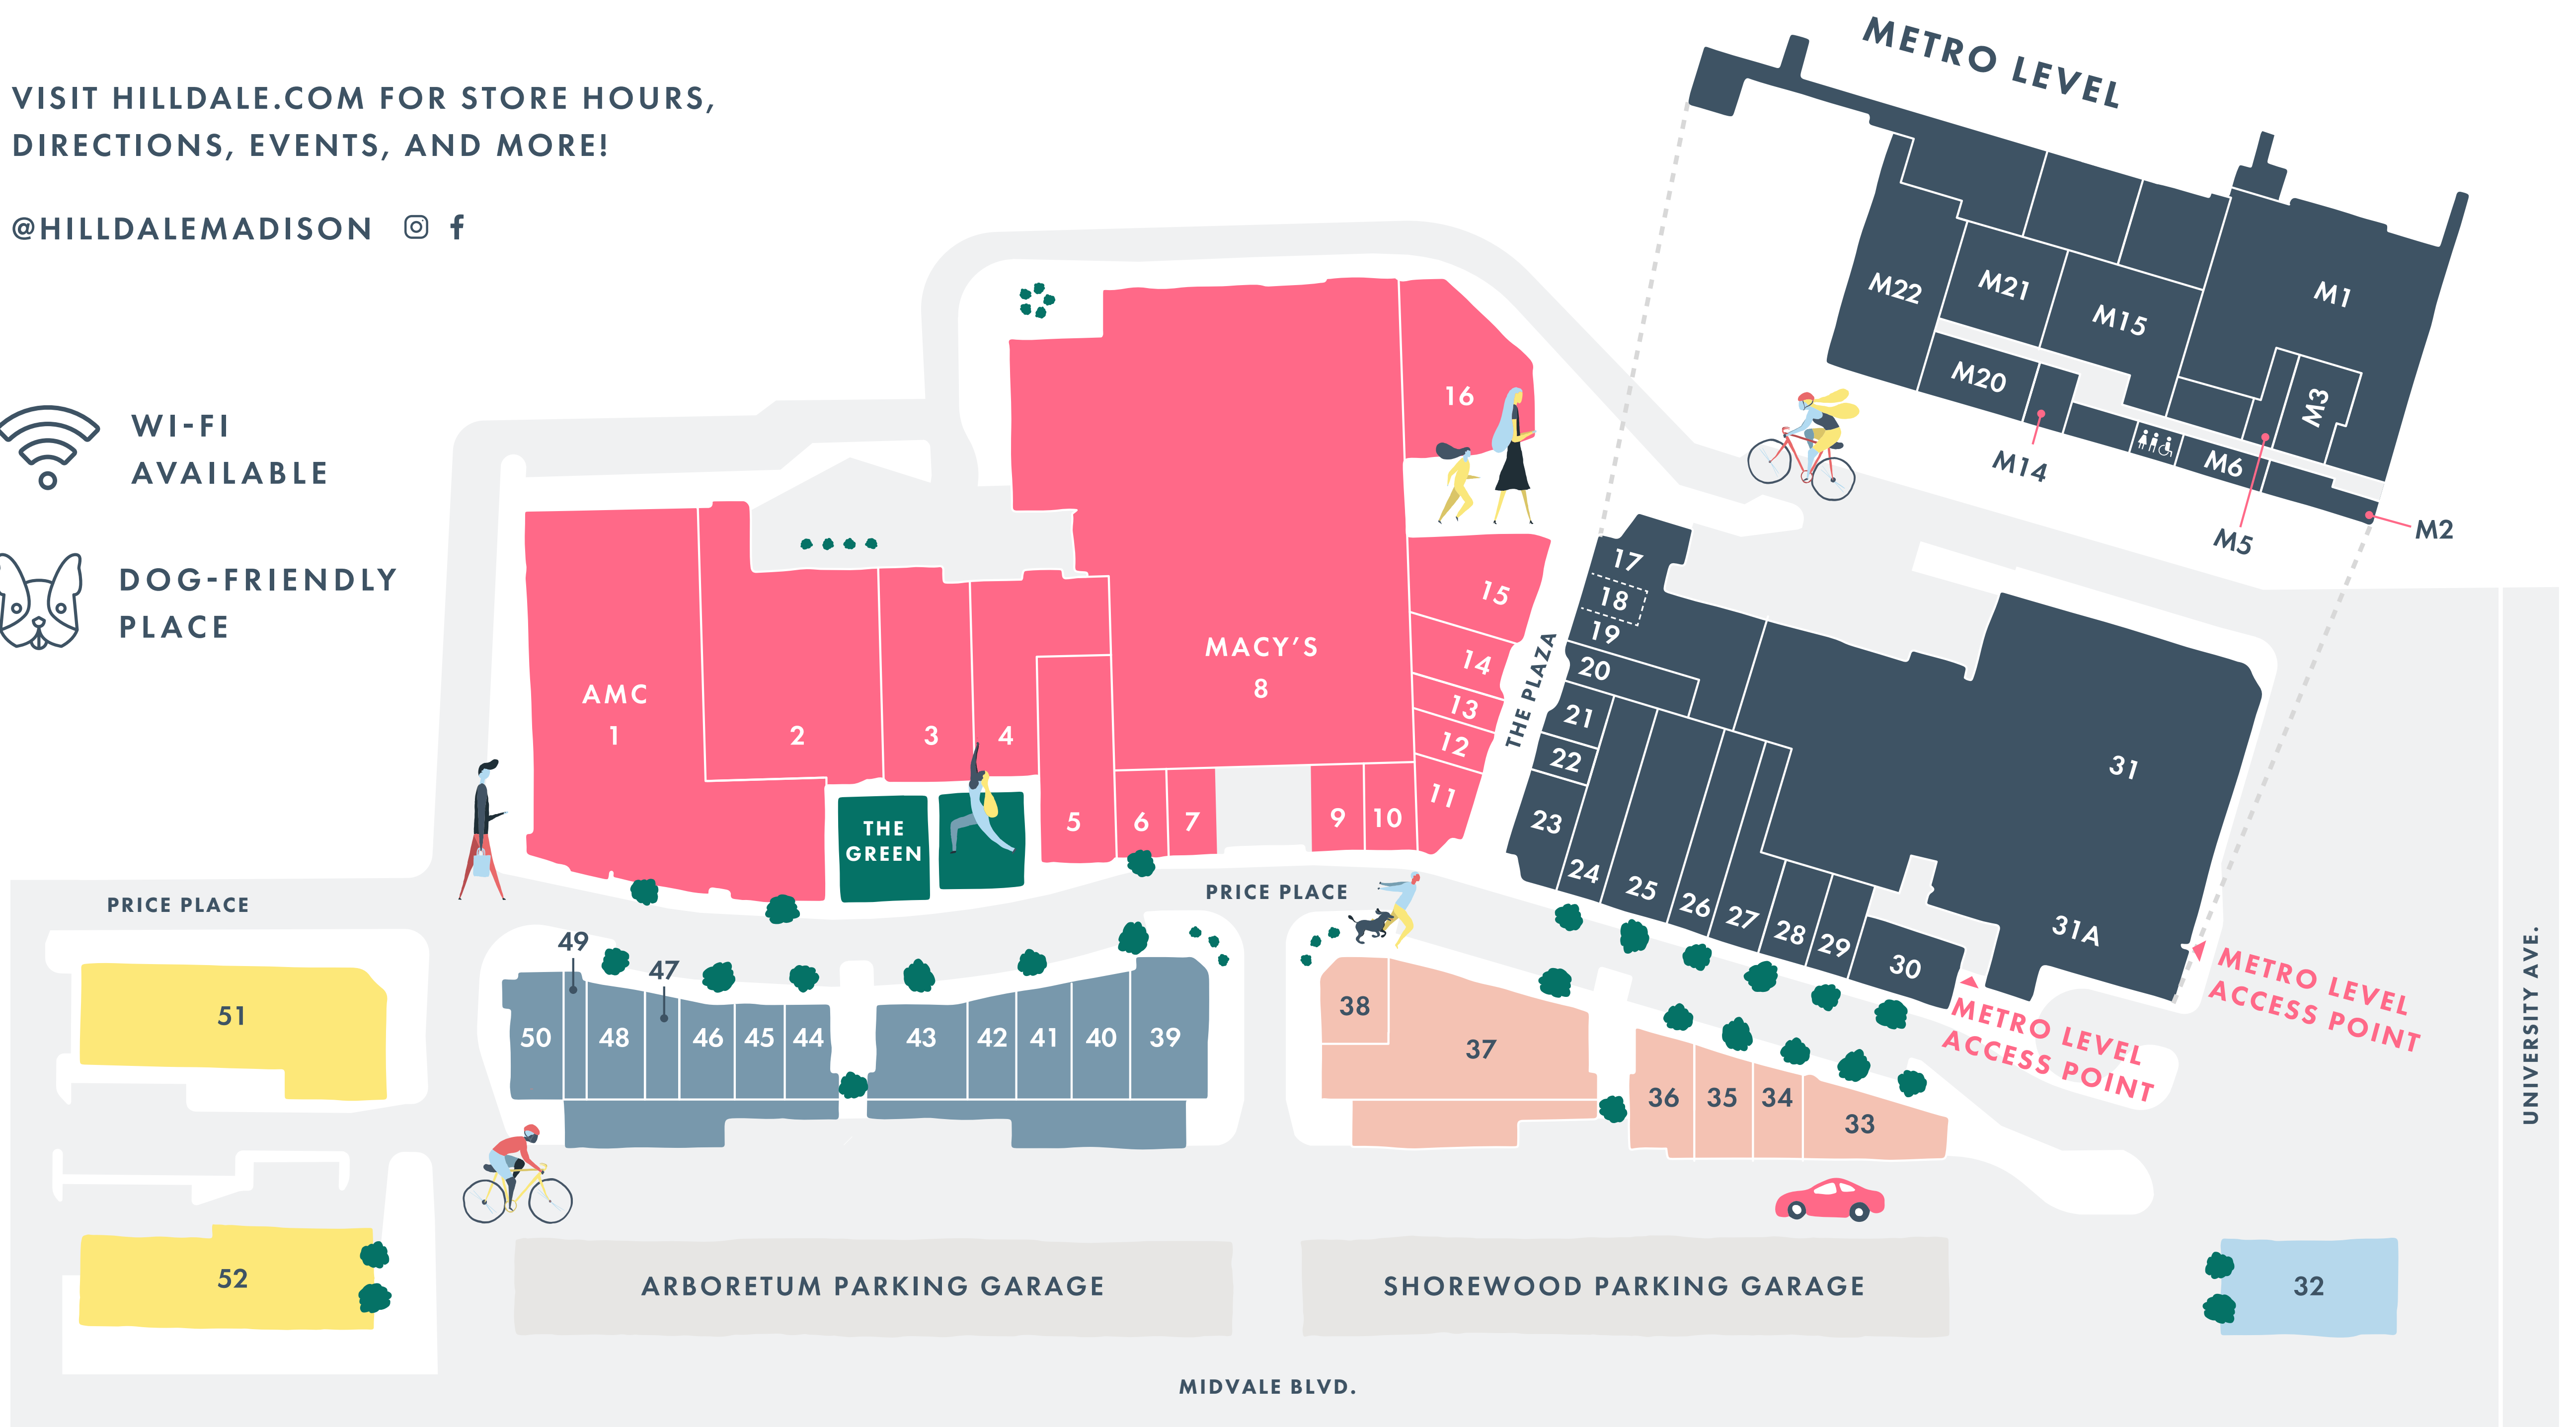

HILLDALE

VISIT HILLDALE.COM FOR STORE HOURS, DIRECTIONS, EVENTS, AND MORE!

@HILLDALEMADISON @ f

WI-FI AVAILABLE

DOG-FRIENDLY PLACE

FASHION + STYLE

- 37** Anthropologie
- 35** Evereve
- 15** Free People
- 38** Indochino
- 6** Kendra Scott
- 2** L.L.Bean
- 26** Lucky Brand
- 40** lululemon
- 8** Macy's
- 24** Madewell
- 17** Morgan's Shoes
- 19** New Balance
- 39** The North Face
- 18** Stride Rite
- 8** Sunglass Hut at Macy's
- 36** Title Nine
- 41** Twigs
- 42** Ulla Eyewear
- 4** The University Bookstore
- 9** UNTUCKit
- 10** WaterLilly
- 28** White House Black Market

FOOD + DRINK

- 45** Bambu
- 5** bartaco
- 13** Blended
- 16** Café Hollander
- 12** Crescendo Espresso Bar
- 48** Dumpling Haus
- 29** Fannie May Candies
- 14** Forage Kitchen
- 44** Gigi's Cupcakes
- 51** Great Dane Pub
- 31** Metcalfe's Market
- 31A** Metcalfe's Coffee Shop
- 46** Muramoto Hilldale
- 33** Pasqual's Cantina
- 43** Shake Shack

BEAUTY + WELLNESS

- M22** Burn Boot Camp
- 50** CYCLEBAR
- M14** Hilldale Barber
- 22** Lush
- 8** Macy's
- 23** Peloton
- 21** Shine, A Nail Boutique
- 49** Smile Doctors
- M15** solidcore

SERVICES + SPECIALTY

- 1** AMC
- 3** Apple
- 7** Creando Exploratorium
- 47** Glitter Workshop
- 52** Hilldale Ace Hardware
- M14** Hilldale Barber
- M3** Hilldale Management Office
- M2** Jim's Coins & Precious Metals
- 2** L.L.Bean
- M21** Madison Academy of Music
- M1** Metcalfe's Management Office
- M5** Morgan's Management Office
- 30** Paper Source
- M6** Right Size Alteration Services
- 21** Shine, A Nail Boutique
- 49** Smile Doctors
- 27** Spectrum
- M20** Storybook Ballet
- 25** Sur La Table
- 4** The University Book Store
- 42** Ulla Eyewear
- 20** Wildewood