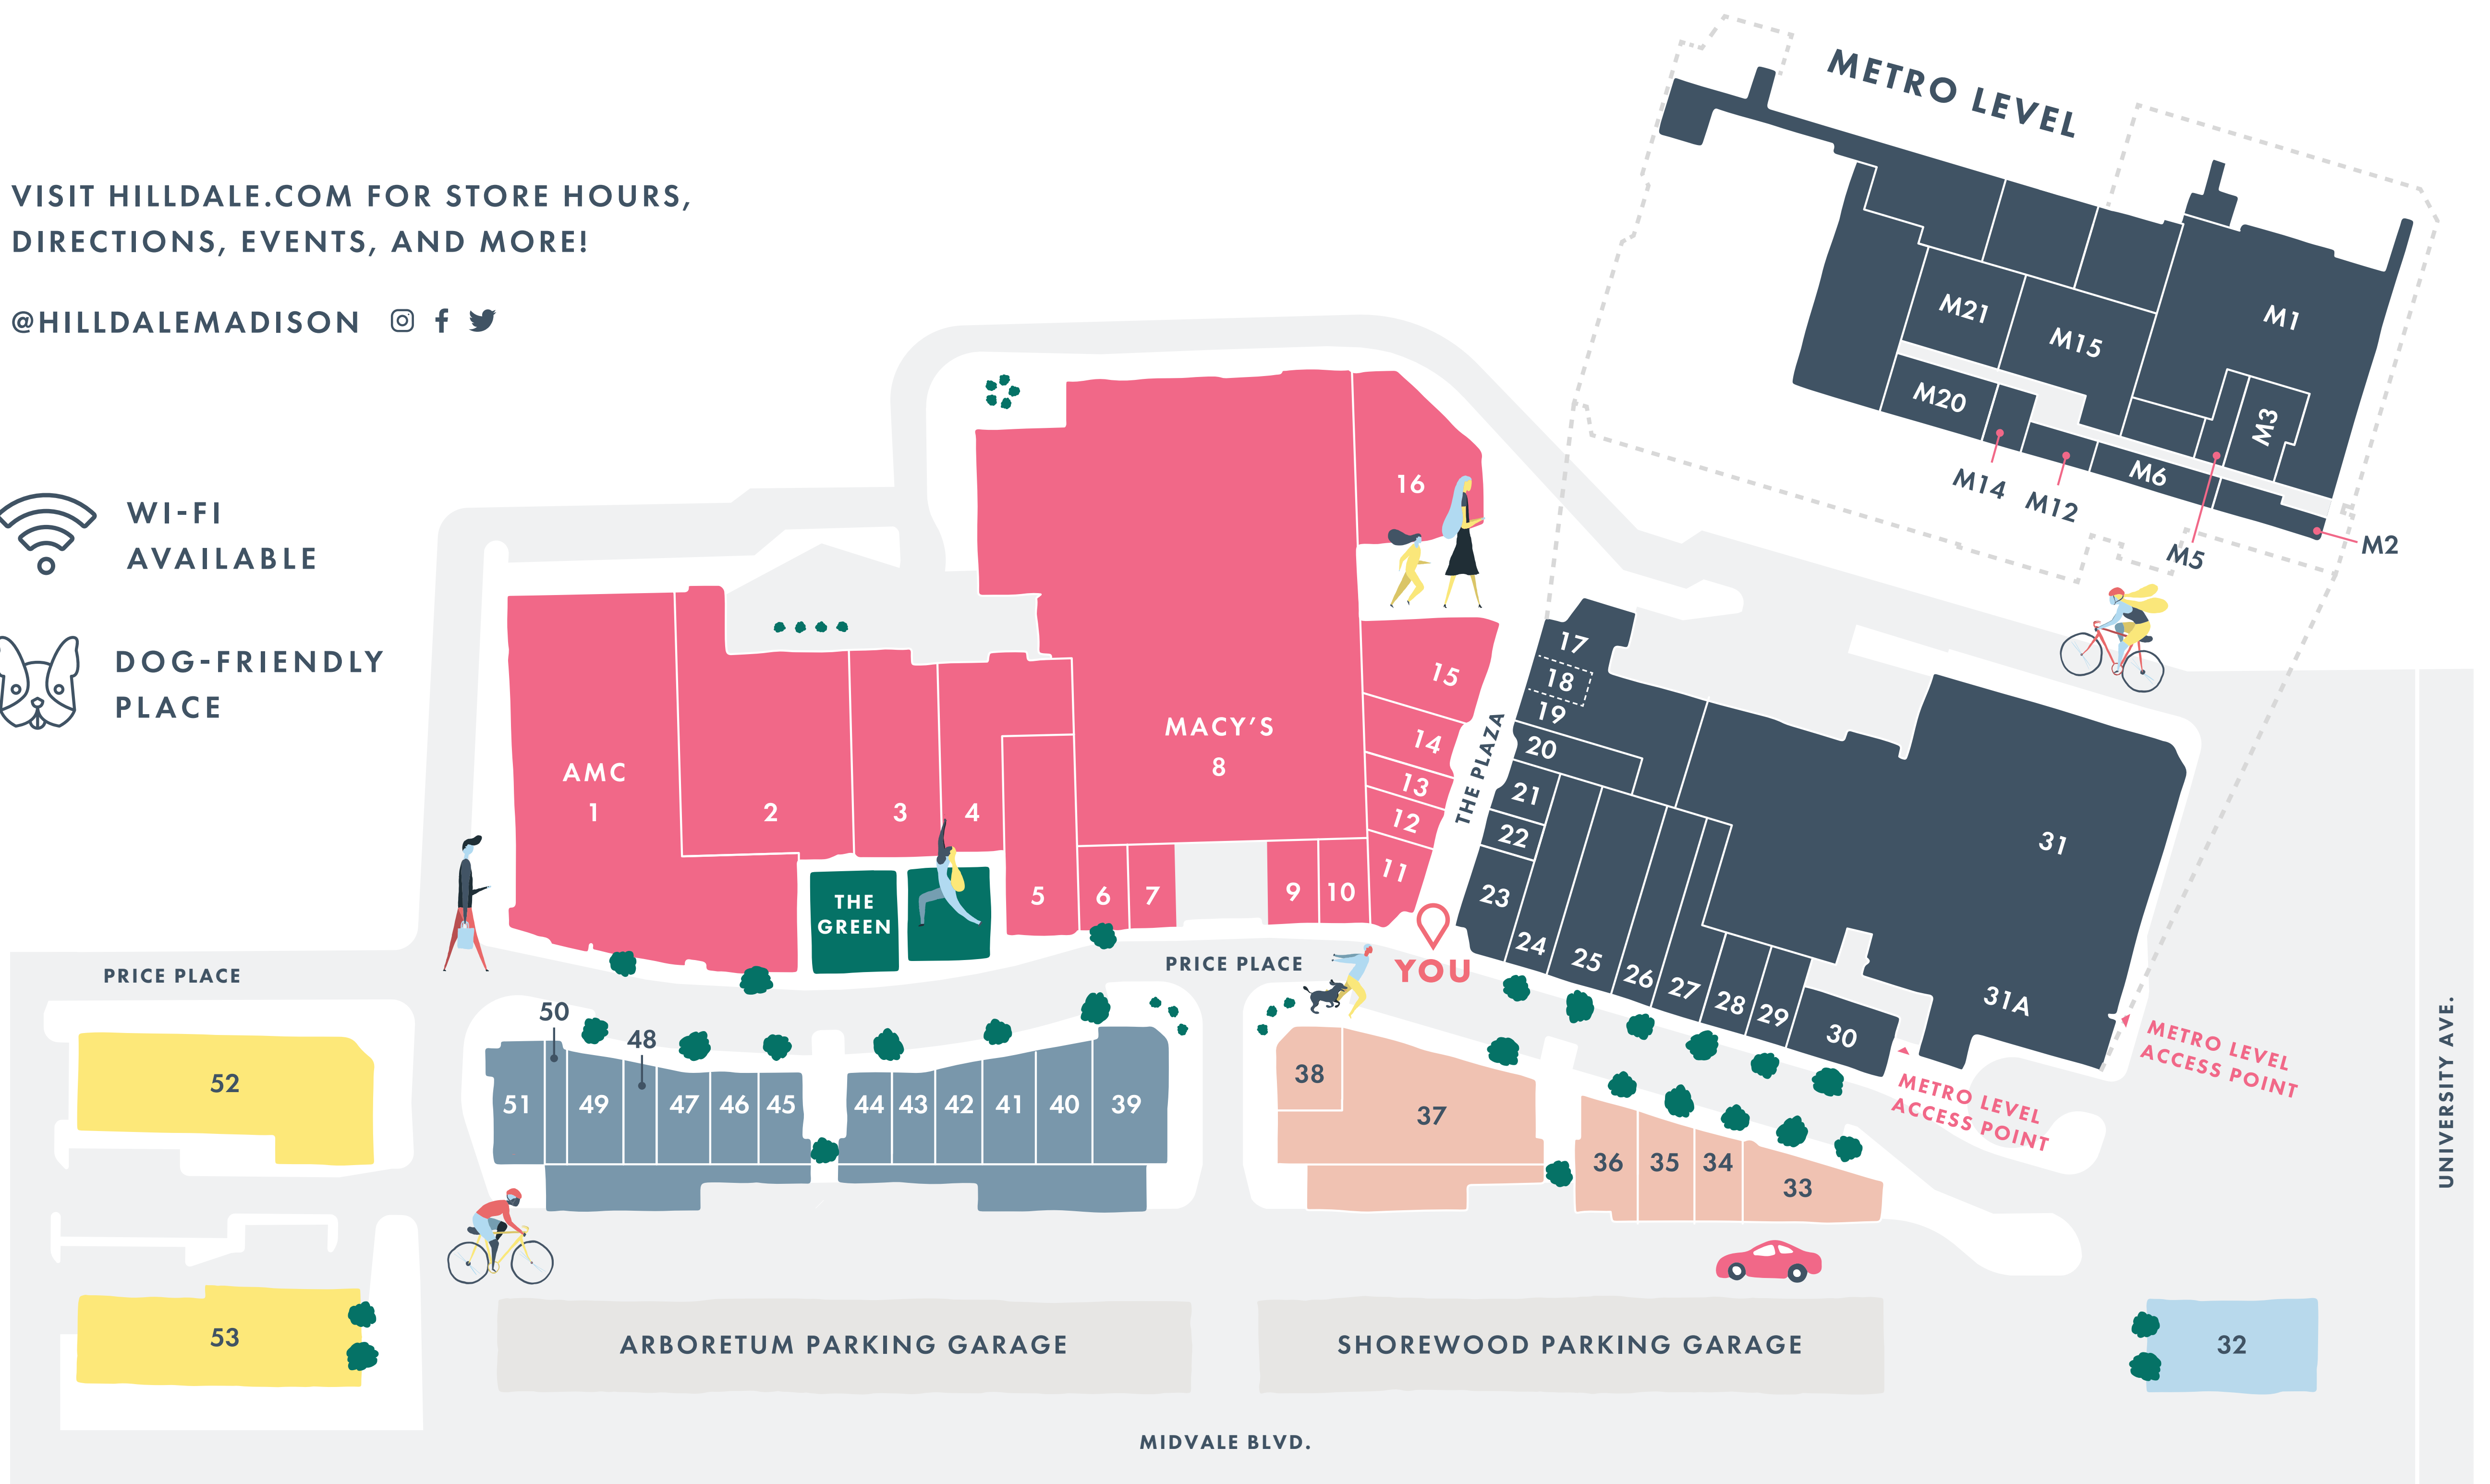

# HILLDALE

VISIT [HILLDALE.COM](http://HILLDALE.COM) FOR STORE HOURS, DIRECTIONS, EVENTS, AND MORE!

@HILLDALEMADISON @ f t

 WI-FI AVAILABLE

 DOG-FRIENDLY PLACE

## APPAREL/ACCESSORIES

- 37** Anthropologie
- 35** Evereve
- 15** Free People
- 11** kate spade new york
- 6** Kendra Scott
- 2** L.L.Bean
- 26** Lucky Brand
- 40** lululemon athletica
- 24** Madewell
- 38** Motherhood Maternity
- 10** Pier South
- 39** The North Face
- 36** Title Nine
- 41** Twigs
- 42** Ulla Eyewear
- 4** The University Bookstore
- 28** White House Black Market

## DEPARTMENT STORES

- 8** Macy's

## GROCERY

- 31** Metcalfe's Market